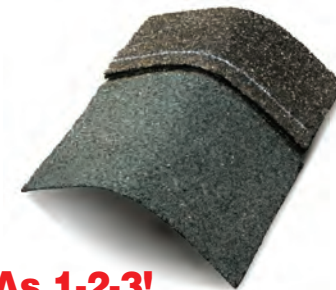

Z[®]RIDGE

Distinctive Ridge Cap Shingles

Learn about
Ridge Cap
Shingles

*The Perfect Finishing Touch
For Your New Roof
Should Be A Distinctive*

Ridge Cap Shingle

A Distinctive Ridge Cap Shingle Will:

- Accentuate the natural beauty of your newly installed architectural shingle roof (or even add dimension and depth to a strip shingle roof)
- Insure reliable protection at the highest-stress areas of your roof (the hips and ridges)
- Provide a striking and higher quality alternative to using cut-up strip shingles as your ridge cap

Z[®]Ridge distinctive ridge cap shingles are a key part of the GAF-Elk Smart Choice[®] Roof System Solution, and have even earned the prestigious Good Housekeeping Seal (see reverse).

Z[®] RIDGE

Distinctive Ridge Cap Shingles

Homeowner's Best Choice

- **Patented Z-Fold Design...** Provides the look of thick wood shakes.
- **The Right Colors...** Designed to complement the color of your roof's shingles.
- **Uniform Look...** Machine-cut design delivers a uniform look; better than using cut-up strip shingles.
- **Peace Of Mind...** Covered by a ltd. warranty against manufacturing defects.*

*See ltd. warranty for complete coverage and restrictions.

Easy As 1-2-3!

Fold once

Fold twice

...and nail!

Nominal Product Specifications

- 5⁵/₈" exposure
- Approx. 10" wide
- Each bundle covers approximately 33.3 lineal feet
- 72 pieces per bundle
- 3 bundles cover approximately 100 lineal feet
- UL 790 Class A fire rated
- Meets ASTM D3018 and ASTM D3462*
- ICC ES ER 1475
- Available in the Western and Southwest regions only