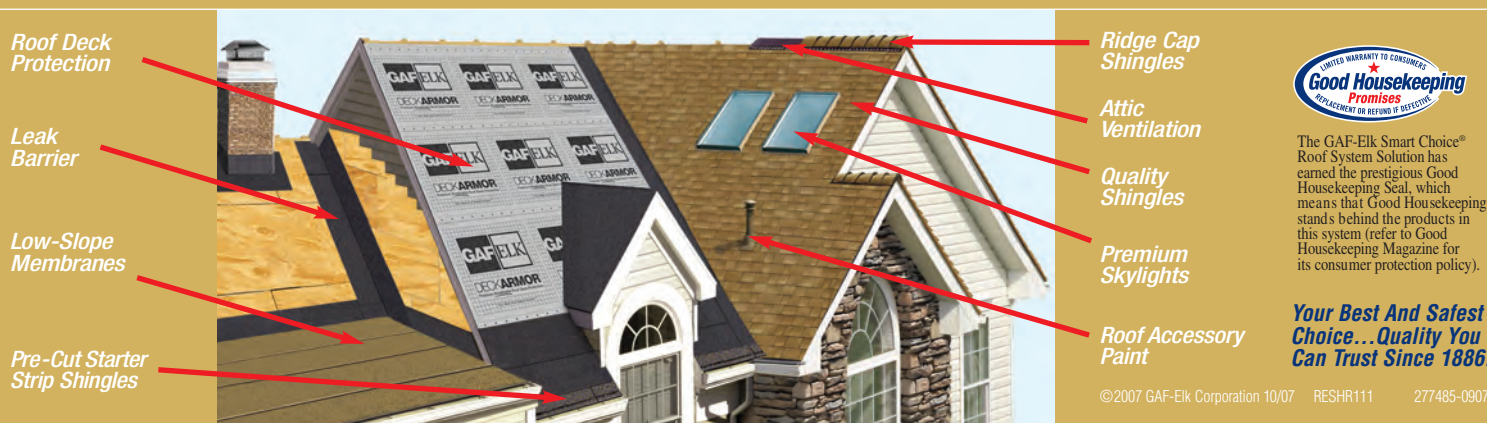

Smart Choice® ROOFSYSTEM SOLUTION

visit www.gaf.com

Roof Deck Protection

Leak Barrier

Low-Slope Membranes

Pre-Cut Starter Strip Shingles

Ridge Cap Shingles

Attic Ventilation

Quality Shingles

Premium Skylights

Roof Accessory Paint

The GAF-Elk Smart Choice® Roof System Solution has earned the prestigious Good Housekeeping Seal, which means that Good Housekeeping stands behind the products in this system (refer to Good Housekeeping Magazine for its consumer protection policy).

Your Best And Safest Choice... Quality You Can Trust Since 1886!