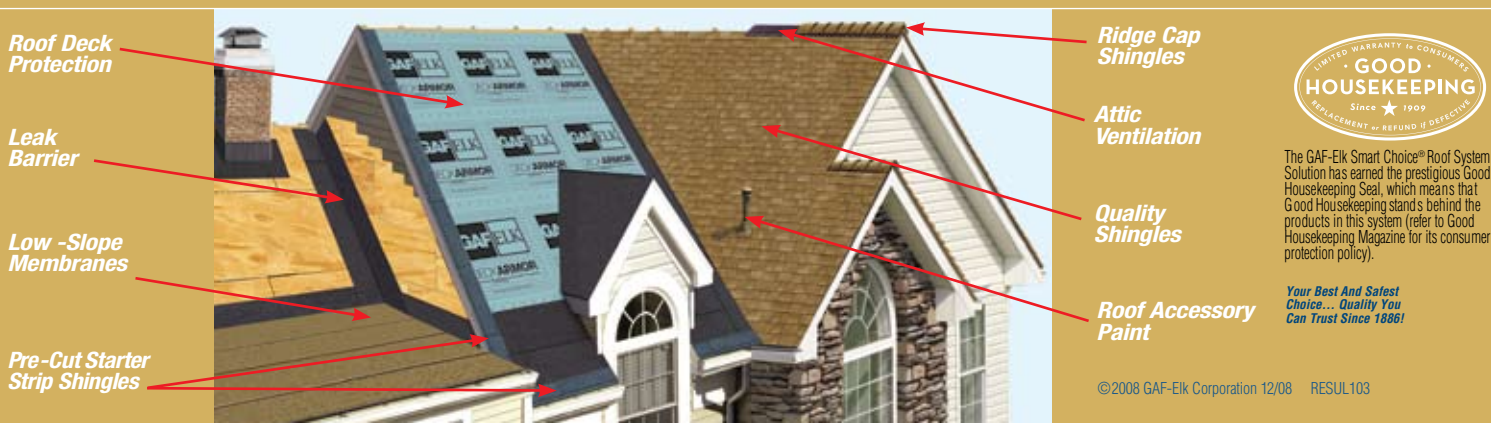

**See ltd. warranty for complete coverage and restrictions (available at www.gaf.com).

GAF-Elk Weather Watch® EXCEEDS the following requirements of ASTM D1970

Property	Method	Requirement
Thickness (mils)	D5147	Min. 40
Tensile strength MD (lbf/in)	D2523	Min. 25
Tensile strength CMD (lbf/in)	D2523	Min. 25
Elongation at break, modified bitumen Portion - MD and CMD (%)	D2523	Min. 10
Adhesion to plywood at 75°F (lbf/ft-width)	D903	Min. 12
Adhesion to plywood at 40°F (lbf/ft-width)	D903	Min. 2
Thermal stability (mm)	D1204	Max. 3
Low temperature flexibility (-20°F)	D1970	Pass
Tear resistance MD (lbf)	D4073	Min. 20
Tear resistance CMD (lbf)	D4073	Min. 20
Moisture vapor permeance (U.S. perms)	E96 A	Max 0.1
Sealability around nail	D1970	Pass
Waterproof integrity after low temperature flexibility	D1970	Pass
Waterproof integrity of lap seam	D1970	Pass

Applicable Standards

- ICC-ES Evaluation Report (ESR 1322)
- Meets the performance criteria of ASTM D1970
- Texas Department of Insurance
- Miami-Dade County Approved
- State of Florida Approved
- UL Classified. See complete marking on product

Nom. Product Specifications

1.5 Square Roll

Roll length ..... 50 ft (15.2 m)
Roll width ..... 36 in (0.9m)
Sq. feet per roll ..... 150 sq ft (13.9 sq m)

2.0 Square Roll

Roll length ..... 66.7 ft (20.3 m)
Roll width ..... 36 in (0.9m)
Sq. feet per roll ..... 200 sq ft (18.6 sq m)

Smart Choice® ROOFSYSTEM SOLUTION

visit www.gaf.com