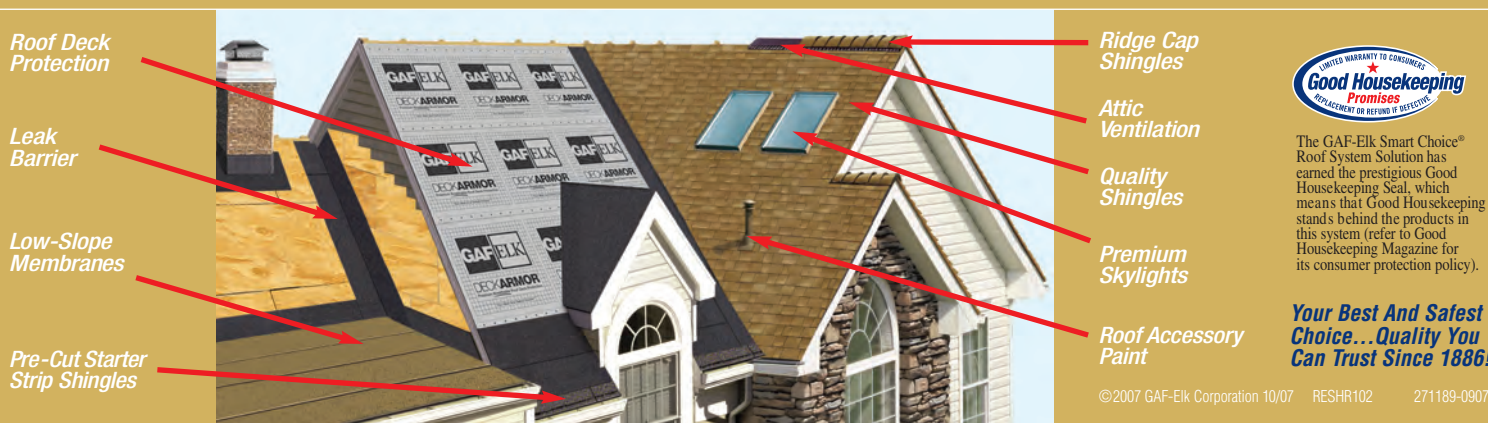

See What Timbertex® Can Do For Your Roof!

Before: Roof with cut-up strip shingles instead of Timbertex®

After: Same roof with Timbertex® ridge cap shingles

Professional's Best Choice

- **Versatile...** 12" wide design fits over most ridge vents.
- **Easier To Install...** Pre-scored design with large, 8" exposure saves labor, and allows you to offer greater customer value.
- **Highest Quality...** Made with special, polymer-modified asphalt, so layers are sturdy and strong, yet bend easily to hug the ridge line.

*See ltd. warranty for complete coverage and restrictions.

Nominal Product Specifications

- 8" exposure
- Approx. 12" wide
- Each bundle covers approximately 20 linear feet
- 5 bundles cover approximately 100 linear feet
- 150 pieces per 100 linear feet of coverage
- UL 790 Class A fire rated
- Meets ASTM D3161 Class F; ASTM D3018; and ASTM D3462*
- CSA 123.5 98
- Dade County Approved
- Passes UL 997 110 mph wind test
- Florida Building Code approved

*This product is manufactured to meet or exceed ASTM D3462; values from subsequent testing may vary depending on storage conditions.

Smart Choice® ROOFSYSTEMSOLUTION

visit www.gaf.com

The GAF-Elk Smart Choice® Roof System Solution has earned the prestigious Good Housekeeping Seal, which means that Good Housekeeping stands behind the products in this system (refer to Good Housekeeping Magazine for its consumer protection policy).