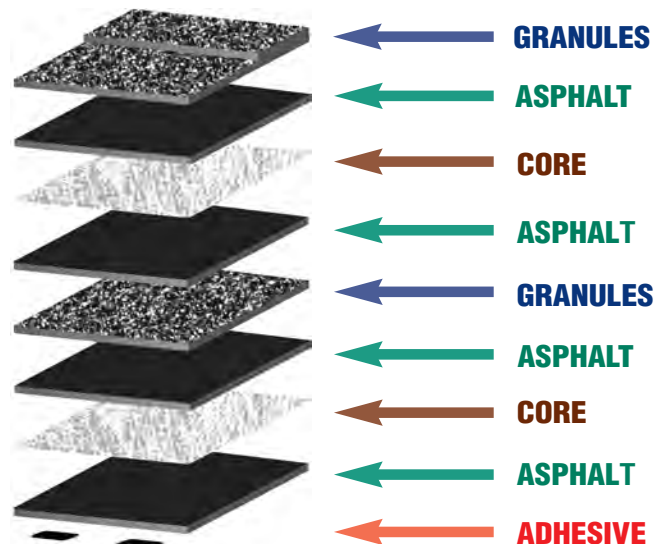

TIMBERTEX[®]

Premium Ridge Cap Shingles

Learn about
Ridge Cap
Shingles

*The Perfect Finishing Touch
For Your New Roof Should Be
A Protective And Distinctive*

Ridge Cap Shingle

A Distinctive And Protective Premium Ridge Cap Shingle Will:

- Accentuate the natural beauty of your newly installed architectural shingle roof (or even add dimension and depth to a strip shingle roof)
- Offer multi-layer protection at the highest-stress areas of your roof (the hips and ridges)
- Provide a striking and higher quality alternative to using cut-up strip shingles as your ridge cap

Timbertex[®] distinctive ridge cap shingles are a key part of the GAF-Elk Smart Choice[®] Roof System Solution, and have even earned the prestigious Good Housekeeping Seal (see reverse).

Multi-Layer Protection For Your Home

See What Timbertex® Can Do For Your Roof!

Before: Roof with cut-up strip shingles instead of Timbertex®

After: Same roof with Timbertex® ridge cap shingles

Professional's Best Choice

- **Versatile...** 12" wide design fits over most ridge vents.
- **Easier To Install...** Pre-scored design with large, 8" exposure saves labor, and allows you to offer greater customer value.
- **Highest Quality...** Made with special, polymer-modified asphalt, so layers are sturdy and strong, yet bend easily to hug the ridge line.