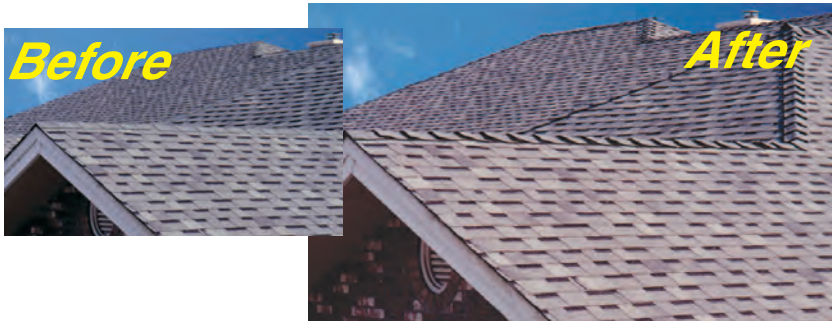

Professional's Best Choice

- **Ready To Install...** Patented, pre-folded design with 8" exposure means no costly cutting or folding on the roof.
- **Saves Labor...** Fewer pieces to apply allows you to offer greater customer value.
- **Highest Quality...** Special, SBS polymer-modified asphalt helps prevent cracking and peeling during installation.

*See ltd. warranty for complete coverage and restrictions.

Nominal Product Specifications

- Available in 8" and 10" widths
- 8" exposure
- Available in the Western Region only

COVERAGE:

- 31 linear feet (9.1m) per box
- Approx. 3.2 boxes cover 100 linear feet
- Approx. 160 pieces per 100 liner feet of coverage

PACKAGING:

- 48 pieces per box

CODE APPROVALS

- UL 790 Class A fire rated
- ICC ES ER-5695
- Florida Building Code approved
- Dade County approved
- Meets ASTM D3018 and D3462*
- CSA 123.5 98

*This product is manufactured to meet or exceed ASTM D3462; values from subsequent testing may vary depending on storage conditions.

Note: Measure your roof's ridges, hips, and dormers for quantity needed. An average 2500 square foot house uses approximately 70 linear feet of Ridglass® distinctive ridge cap shingles.

See what Ridglass® ridge cap can do for your roof!