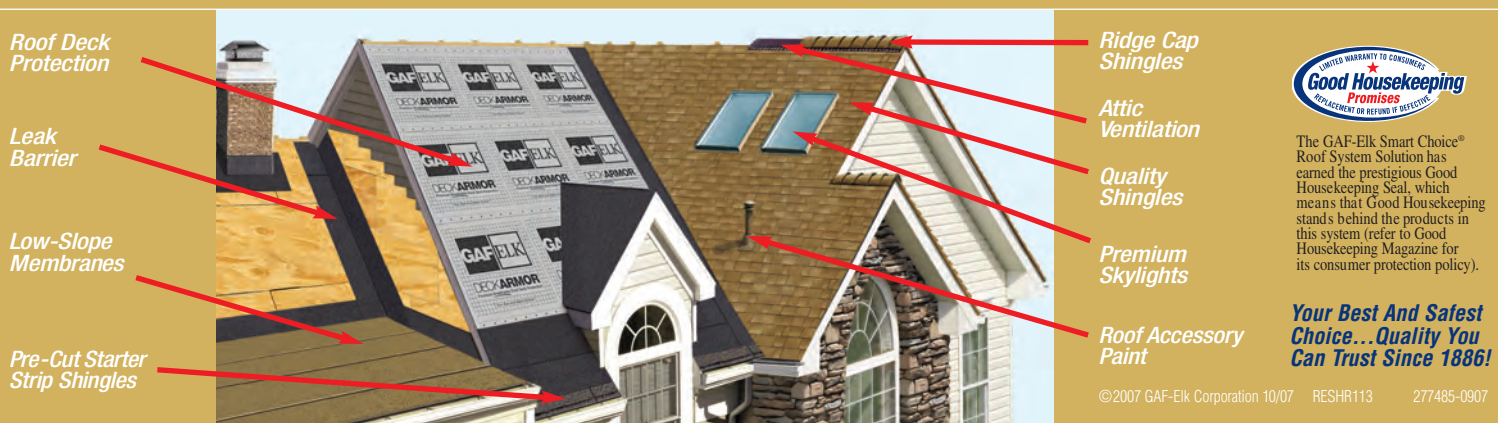

Professional's Best Choice

- **Ready To Install...** Patented, pre-folded design with 8" exposure means no costly cutting or folding on the roof.
- **Saves Labor...** Fewer pieces to apply allows you to offer greater customer value.
- **Highest Quality...** Special, SBS polymer-modified asphalt helps prevent cracking and peeling during installation.

Smart Choice® ROOFSYSTEMSOLUTION

visit www.gaf.com

Roof Deck Protection

Leak Barrier

Low-Slope Membranes

Pre-Cut Starter Strip Shingles

Ridge Cap Shingles

Attic Ventilation