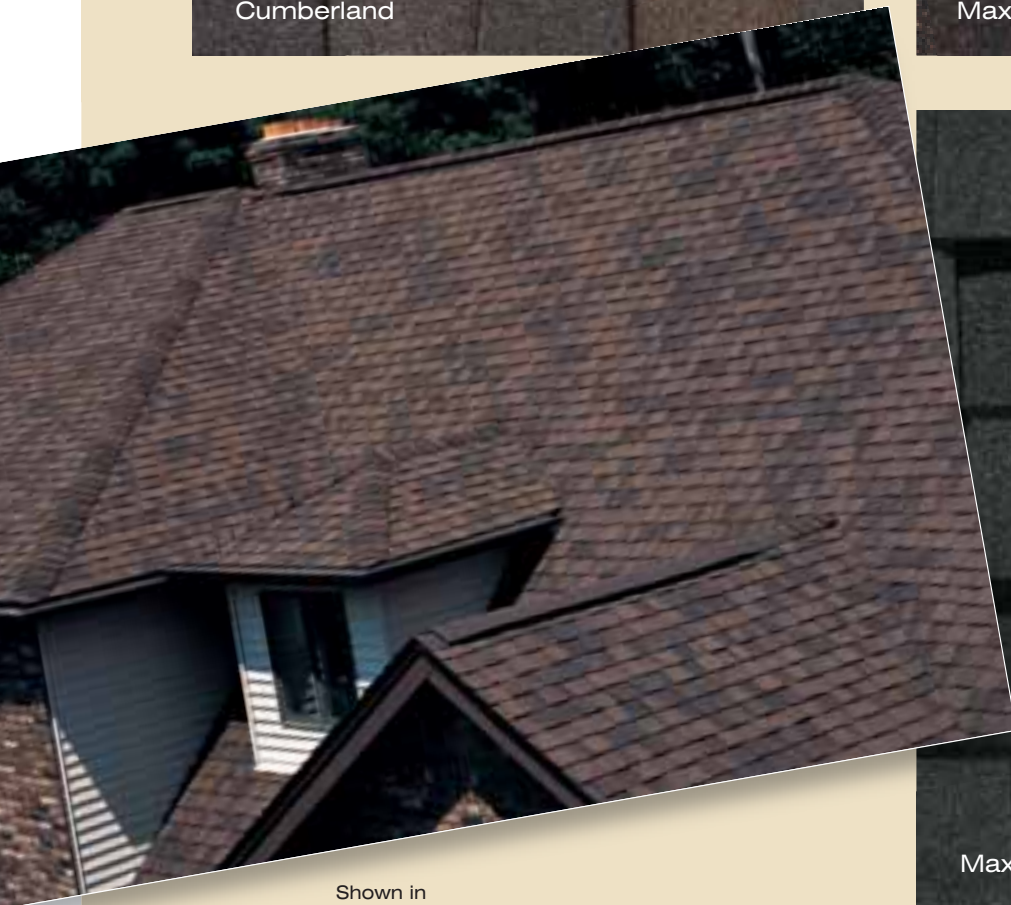

LANDMARK™ TL gallery

Shown in
Max Def Burnt Sienna