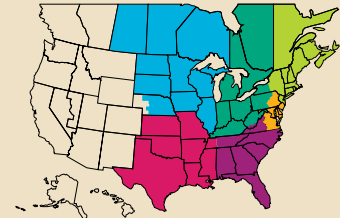

Landmark™ TL available in areas shown:

- North Central Region
- Lake Central Region
- Northeast Region
- Mid Atlantic Region
- Southeast Region
- South Central Region