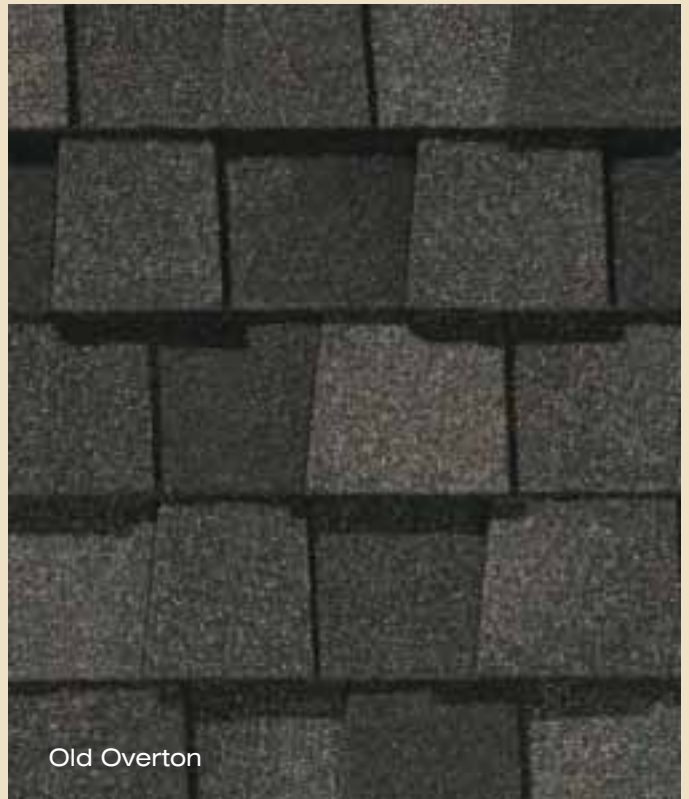

Shenandoah

Cumberland

Max Def Burnt Sienna

Max Def Moire Black

LANDMARK™ TL gallery

Max Def Cobblestone Gray

Sunrise Cedar

Max Def Colonial Slate