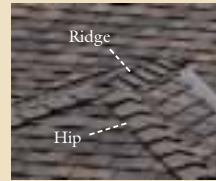

easy selection

What's behind our #1 rating?

Builders and remodelers across America know certain things to be true of CertainTeed. For starters, we've been in the roofing business for over 100 years. We have thousands of satisfied homeowners. The process of building that satisfaction begins the moment you turn to us.

CertainTeed offers you the broadest range of color and style choices. But you'll see it's not style over substance. You'll get a roof that's made from the highest quality materials and backed by a strong warranty program. It's our promise to you: quality made certain, satisfaction guaranteed.

Add a little accent to your roof.

For a finishing touch, CertainTeed offers several accessory products for capping hips and ridges—available in colors to match your Landmark TL shingles. And, CertainTeed metric starter is recommended to be used as the starter course.

#1 rating

long-term protection

Color Companion Products™

With CertainTeed Flintlastic® SA, you can coordinate flat roof areas like carports, canopies and porches with your main roof. Flintlastic SA is a self-adhering low slope roofing product available in eight colors that match some of the most popular CertainTeed shingles. Ask your contractor for more information.

Lifetime limited transferable warranty, including 10-year SureStart™ protection, is applicable only in the United States, its territories and Canada; for products sold outside these areas, please refer to the International Warranty for specific details and limitations.

NOTE: Due to limitations of printing reproduction, CertainTeed can not guarantee the identical match of the actual product color to the graphic representations throughout this publication.

Landmark™ TL available in areas shown: