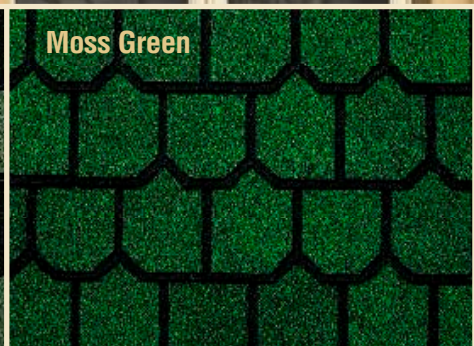

Color Shown:
Aged Oak

Aged Oak

Estate Oak

Moss Green

Estate Brown

"The Look And Charm Of Hand-Crafted Slate"

for PROPERTY OWNERS

- **Distinctive Appearance...** Unique design creates a timeless, turn-of-the-century look—great for historic properties, Victorians, or even charming cottages
- **Beautiful Design...** Artfully sculpted shingle tabs with tone-on-tone design and versatile color palette will make your home “simply charming”!
- **Safer...** Class A fire listing from Underwriters Laboratories—the highest rating possible
- **Super-Heavyweight “Plus” Construction...** Approx. 400 lbs. per square for ultimate durability (in fact, each layer of Country Mansion® shingles is up to 60% thicker than each layer of other “premium” asphalt shingles)
- **StainGuard® Protection...** Helps assure the beauty of your roof against unsightly blue-green algae*
- **High Performance...** Custom specified, ultra-high performance Micro Weave® core provides better protection layer for layer
- **Stays In Place...** Double row of Dura Grip® adhesive seals each shingle tightly and reduces the risk of shingle blow-off. Shingles confidently warranted to withstand winds up to 130 mph!†
- **Peace Of Mind...** Lifetime ltd. transferable warranty with Smart Choice® Protection (non-prorated material and installation labor coverage) for the first ten years*
- **Perfect Finishing Touch...** Premium Timbertex® ridge cap shingles with StainGuard® protection lend the perfect finishing touch