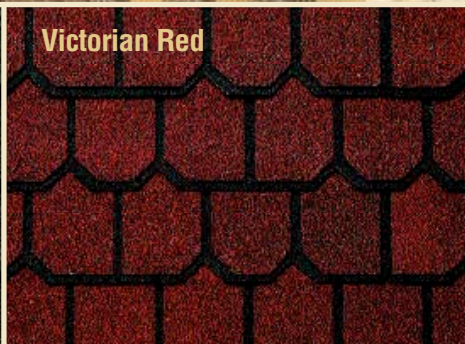

Victorian Red

Olde Pewter

Brownstone

Smart Choice® ROOF SYSTEM SOLUTION

"Your Best And Safest Choice... Quality You Can Trust Since 1886!"

Leak Barrier

Weather Watch® and **StormGuard®** provide exceptional protection against leaks caused by roof settling and extreme weather. Ideal upgrade at all vulnerable areas (including at the eaves in the North*).